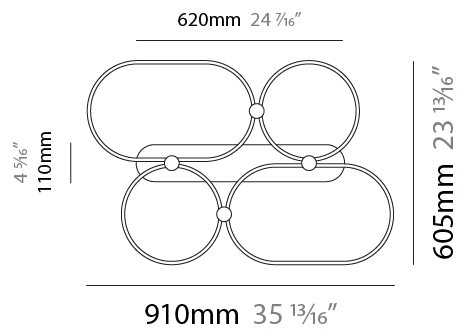

PROJECT	_____
TYPE	_____
SPECIFIER	_____
QUANTITY	_____
DATE	_____

NONAME SURFACE

D42097-

base number	LED	Color	Finish
	Dimming	Temperature	Options

1. To build a product code in our configurator select the specify button on the base model # product page
2. To build a manual product code on this datasheet choose from the options listed below in blue font and add the suffix to the base model #

GENERAL

Series: NoName
Partner: Icone
Division: Design
Installation: Surface
Product Type: Ceiling Surface
Mounting Location: Ceiling
Light Distribution: Direct

PHYSICAL

Shape: Abstract
Length (mm): 910
Length (in): 35 ¹³/₁₆
Width (mm): 605
Width (in): 23 ¹³/₁₆
Height (mm): 30
Height (in): 1 ³/₁₆
Fixture Finish: BLK / WHB / WHW / BKB / BRA / SBS
Fixture Material: Aluminum

ELECTRICAL

Lamp Type: LED
Input Wattage (W): 51
Dimming: Phase Dimming / 0-10V Dimming
Driver Included: Yes
Driver Location: Integrated
Driver Class: Class 2
Input Voltage (V): 120 - 277
Output Voltage (V): 24

LED

Color Temperature (°K): 2700 / 3000
Max. Delivered Lumen (lm): 7050 / 7270
CRI: >80 CRI
Lamp Life (hrs): 50000

OPTICAL

RATINGS AND CERTIFICATIONS

Certified By: Certified for North American Standards
IP rating: IP20