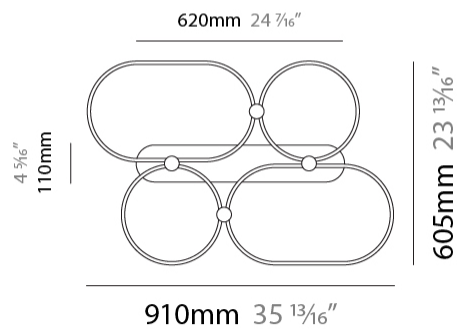

PROJECT	
TYPE	
SPECIFIER	
QUANTITY	
DATE	

NONAME SURFACE

D42094-

base number	LED Dimming	Color Temperature	Finish Options

1. To build a product code in our configurator select the specify button on the base model # product page
2. To build a manual product code on this datasheet choose from the options listed below in blue font and add the suffix to the base model #

GENERAL

Series: NoName
Partner: Icone
Division: Design
Installation: Surface
Product Type: Ceiling Surface
Mounting Location: Ceiling
Light Distribution: Direct / Indirect

PHYSICAL

Shape: Abstract
Length (mm): 910
Length (in): 35 ¹³/₁₆
Width (mm): 605
Width (in): 23 ¹³/₁₆
Height (mm): 30
Height (in): 1 ³/₁₆
Fixture Finish: BLK / WHB / WHW / BKB / BRA / SBS
Fixture Material: Aluminum

ELECTRICAL

Lamp Type: LED
Input Wattage (W): 51
Dimming: Phase Dimming / 0-10V Dimming
Driver Included: Yes
Driver Location: Integrated
Driver Class: Class 2
Input Voltage (V): 120 - 277
Output Voltage (V): 24

LED

Color Temperature (°K): 2700 / 3000
Max. Delivered Lumen (lm): 7050 / 7270
CRI: >80 CRI
Lamp Life (hrs): 50000

OPTICAL

RATINGS AND CERTIFICATIONS

Certified By: Certified for North American Standards
IP rating: IP20